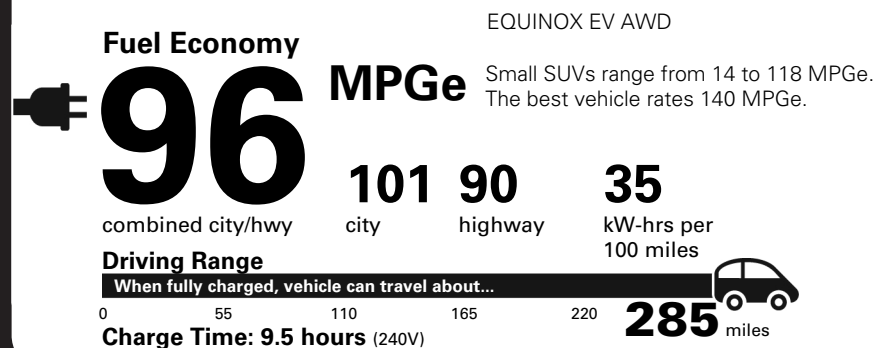

PERFORMANCE & MECHANICAL

- 19" WHEELS
- ULTIUM PROPULSION BATTERY, 85KWH BATTERY RATED ENERGY,

150KW DC FAST CHARGE CAPABLE

- 11.5KW AC CHARGING
- DUAL LEVEL CHARGE CORD
- TRAILERING WIRING PROVISIONS
- ONE PEDAL DRIVING

MANUFACTURER'S SUGGESTED RETAIL PRICE

STANDARD VEHICLE PRICE \$41,900.00

Visit us at www.chevy.com

OPTIONS & PRICING

OPTIONS INSTALLED BY THE MANUFACTURER (MAY REPLACE STANDARD EQUIPMENT SHOWN)

EAWD	3,300.00
BLACKOUT PACKAGE (DEALER INSTALLED)	450.00
• BLACK NAMEPLATES	
• BLACK BOWTIE EMBLEM	
• BLACK PAINTED MIRROR CAPS	

TOTAL OPTIONS	\$3,750.00
TOTAL VEHICLE & OPTIONS	\$45,650.00
DESTINATION CHARGE	1,395.00

TOTAL VEHICLE PRICE* \$47,045.00

EPA DOT Fuel Economy and Environment

Electric Vehicle

You save **\$5,750** in fuel costs over 5 years compared to the average new vehicle.