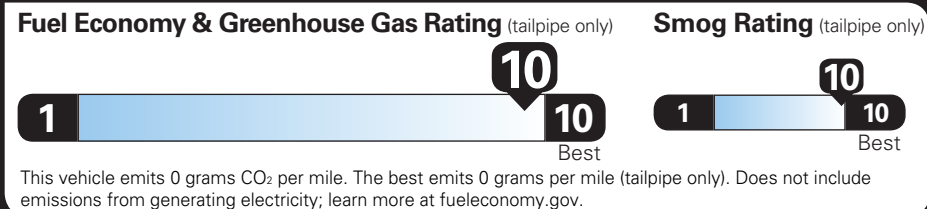

Actual results will vary for many reasons, including driving conditions and how you drive and maintain your vehicle. The average new vehicle gets 28 MPG and costs $9,750 to fuel over 5 years. Cost estimates are based on 15,000 miles per year at $0.15 per kW-hr. MPGe is miles per gasoline gallon equivalent. Vehicle emissions are a significant cause of climate change and smog.

fuelconomy.gov

Calculate personalized estimates and compare vehicles

GOVERNMENT 5-STAR SAFETY RATINGS

This vehicle has not been rated by the government for overall vehicle score, frontal crash, side crash or rollover risk.

Source: National Highway Traffic Safety Administration (NHTSA) www.safercar.gov or 1-888-327-4236

Equipped with the safety and security of OnStar®

Visit onstar.com for details.

onstar.com/privacy

PARTS CONTENT INFORMATION

FOR VEHICLES IN THIS CARLINE:
U.S./CANADIAN PARTS CONTENT: 62%
MAJOR SOURCES OF FOREIGN PARTS CONTENT: CN 18%

NOTE: PARTS CONTENT DOES NOT INCLUDE FINAL ASSEMBLY, DISTRIBUTION, OR OTHER NON-PARTS COSTS.

FOR THIS VEHICLE:
FINAL ASSEMBLY POINT:
RAMOS ARIZPE, CZ MEXICO
COUNTRY OF ORIGIN:
ENGINE (MOTOR): MEXICO
TRANSMISSION (ELECTRIC DRIVE UNIT): MEXICO

This label has been applied pursuant to Federal law - Do not remove prior to delivery to the ultimate purchaser. *Includes Manufacturer's Recommended Pre-Delivery Service. Does not include dealer installed options and accessories not listed above, local taxes or license fees.

© 2009 General Motors LLC
GMLBL_PROD_0043 - 10/23/2023

ORDER NO DPWSWZ SALES CODE E
SALES MODEL CODE 1MB48
DEALER NO 16472
FINAL ASSEMBLY:
RAMOS ARIZPE, CZ MEXICO

VIN 3GN7DLRR0RS296365 REISSUE

DEALER TO WHOM DELIVERED
PARKS CHEVROLET
PO BOX 20489
WINSTON-SALEM, NC 27120