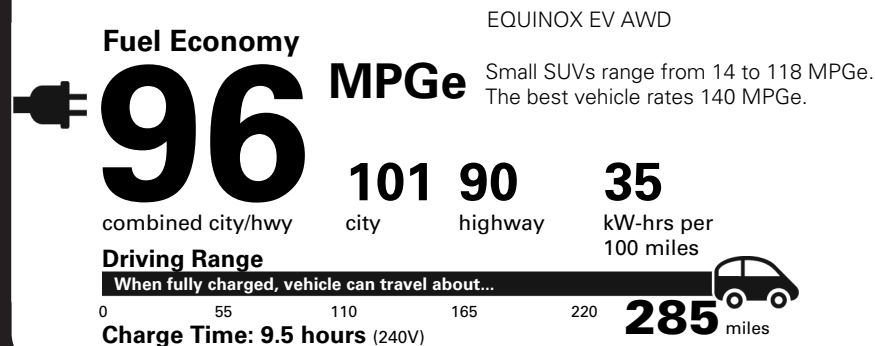

PERFORMANCE & MECHANICAL

- 19" WHEELS
- ULTIUM PROPULSION BATTERY, 85KWH BATTERY RATED ENERGY,

150KW DC FAST CHARGE CAPABLE

- 11.5KW AC CHARGING
- DUAL LEVEL CHARGE CORD
- TRAILERING WIRING PROVISIONS
- ONE PEDAL DRIVING

MANUFACTURER'S SUGGESTED RETAIL PRICE

STANDARD VEHICLE PRICE \$41,900.00

Visit us at www.chevy.com

OPTIONS & PRICING

OPTIONS INSTALLED BY THE MANUFACTURER (MAY REPLACE STANDARD EQUIPMENT SHOWN)

EAWD	3,300.00
TOTAL OPTIONS	\$3,300.00
TOTAL VEHICLE & OPTIONS	\$45,200.00
DESTINATION CHARGE	1,395.00

TOTAL VEHICLE PRICE* \$46,595.00

EPA DOT Fuel Economy and Environment

Electric Vehicle

You save \$5,750 in fuel costs over 5 years compared to the average new vehicle.

Annual fuel COST \$800

Actual results will vary for many reasons, including driving conditions and how you drive and maintain your vehicle. The average new vehicle gets 28 MPG and costs \$9,750 to fuel over 5 years. Cost estimates are based on 15,000 miles per year at \$0.15 per kW-hr. MPGe is miles per gasoline gallon equivalent. Vehicle emissions are a significant cause of climate change and smog.