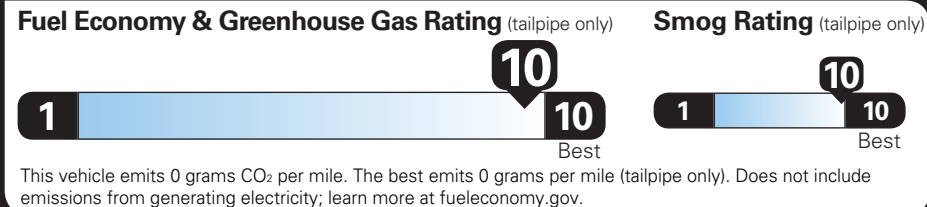

TOTAL VEHICLE PRICE* \$46,595.00

EPA DOT Fuel Economy and Environment

Electric Vehicle

You save \$5,750 in fuel costs over 5 years compared to the average new vehicle.

Annual fuel COST \$800

Actual results will vary for many reasons, including driving conditions and how you drive and maintain your vehicle. The average new vehicle gets 28 MPG and costs \$9,750 to fuel over 5 years. Cost estimates are based on 15,000 miles per year at \$0.15 per kW-hr. MPGe is miles per gasoline gallon equivalent. Vehicle emissions are a significant cause of climate change and smog.